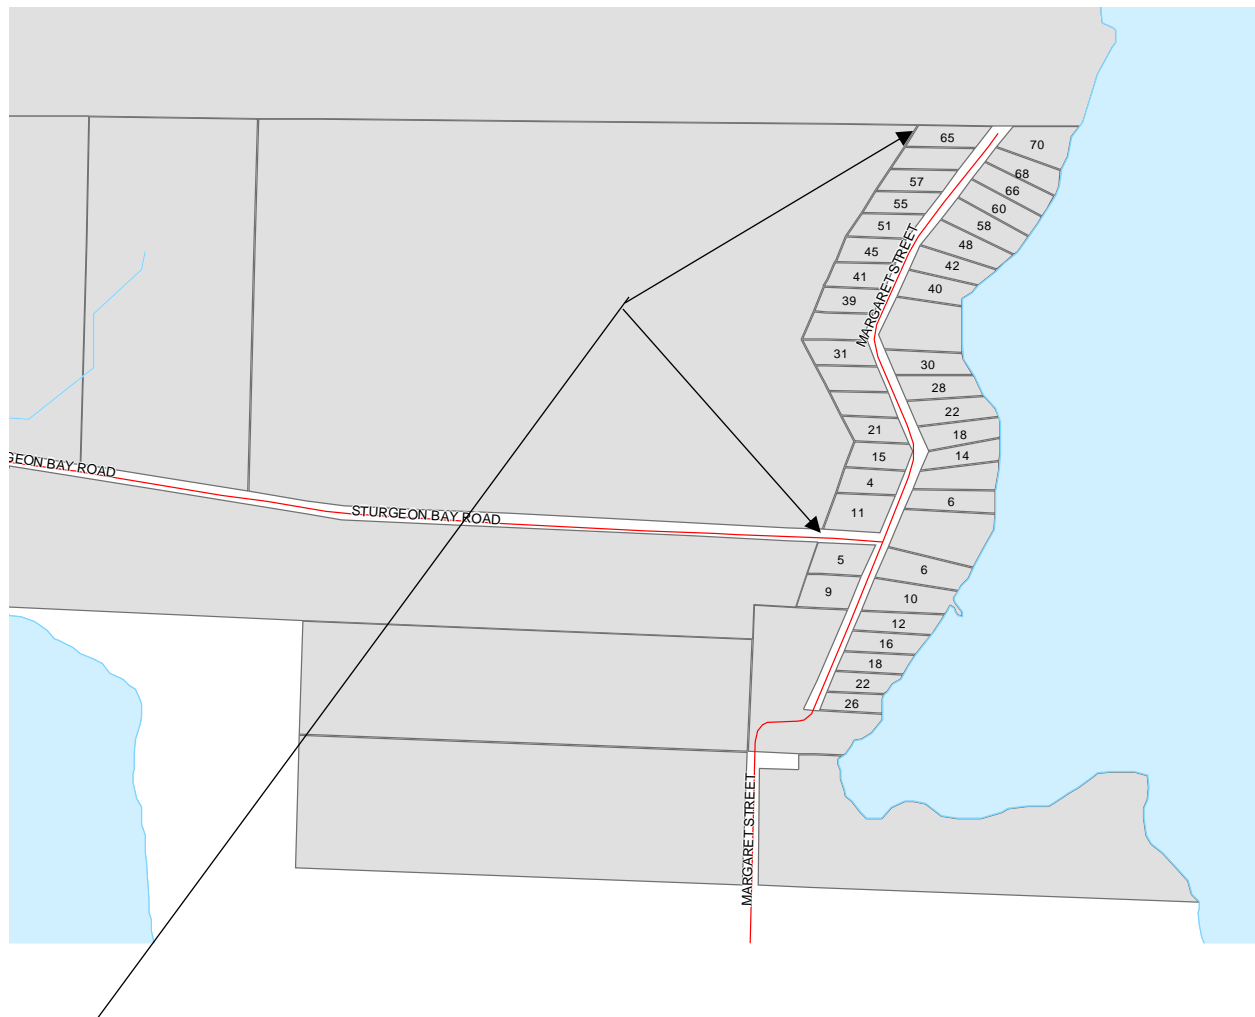

Site Map for Properties Municipally known as 11 to 65 Margaret Street North

The Subject Properties are located on the east side of Margaret Street North, between the arrows as shown on the map.

The proposal is to reduce the rear yard set back from 10 meters to 5 meters.

(North is the top of the page)